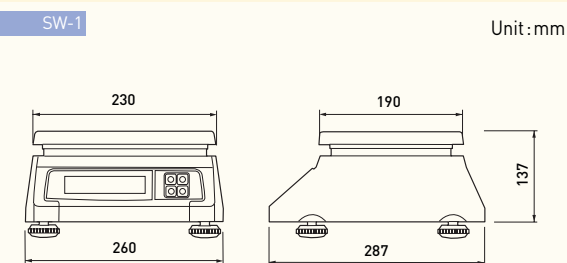

SW-LR/ID-P

Smart Weighing Scale

TOTAL WEIGHING SOLUTION™

SW-LR ▲

ID-P ▲

SPECIFICATIONS

Model	SW-LR / ID-P				
Max.capacity	1/2kg	2.5/5kg	4/10kg	10/20kg	15/30kg
Readability	0.5/1g	1/2g	2/5g	5/10g	5/10g
Maximum tare	-0.9995	-2.499	-3.998	-9.995	-14.995
Internal resolution	1/60,000				
External resolution	1/2,000 ~ 1/3,000				
Display digit	6 Digit				
Display type	LED				
Operating temperature	-10°C ~ 40°C				
Power	Rechargeable battery 12V DC adapter				
Battery life	SW-LR:10 / ID-P:30hrs after recharging the battery				
Platter size (mm)	SW-LR:230(W) x 190(D)		ID-P:293(W) x 218(D)		
Dimensions (mm)	SW-LR:260(W)x287(D)x137(H)		ID-P:320(W)x361(D)x444(H)		
Product weight	SW-LR:2.8kg		ID-P:5.5kg		

Clear and Highly legible LED display (SW-1WR only)

- SW-1WR Series has a 19mm LED display and uses 6 highly legible digits.

Accurate counting function (SW-1C only)

- The SW-1C has a simple counting and limit function for quality product management. It is great for use in manufacturing, parts shops, hardware stores etc.

Adapter can be different for each country *

DIMENSIONS

OPTIONS

- Rear display (Dual display)
- AC adapter (9V/300mA)
- Stainless steel platter / Fish tray
- Dust protection cover

Fish tray ▲

Stainless steel platter ▲