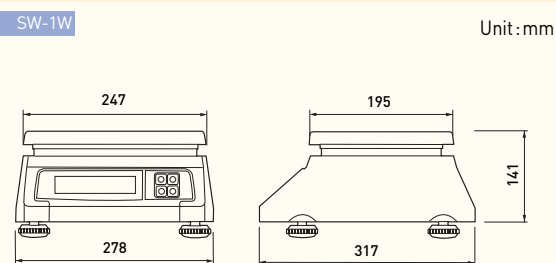

DIMENSIONS