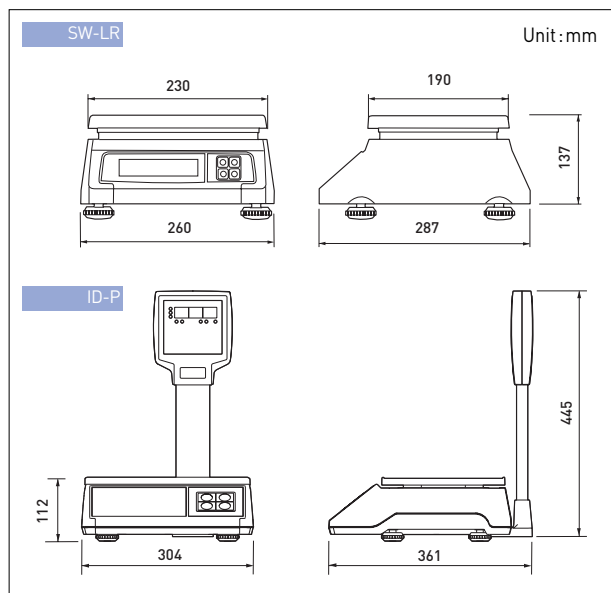

DIMENSIONS